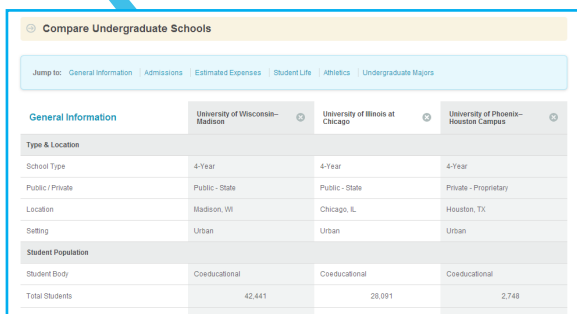

EXPLORE ASSESSMENTS

Find careers that match your interests using Career Matchmaker, the world's best online career assessment tool. Discover your skills and learning styles with additional assessments.

EXPLORE CAREERS

Learn about hundreds of different occupations — everything from accountant to zookeeper. For the “inside story,” check out multimedia interviews with real people in the occupations

BUILD YOUR PERSONAL PLAN

Keep track of your career exploration activities, set and reflect on your goals, and create a resume.

EXPLORE SCHOOLS AND FINANCIAL AID

Search for schools that offer the education and training you need. Find financial aid programs to help you achieve your goals.